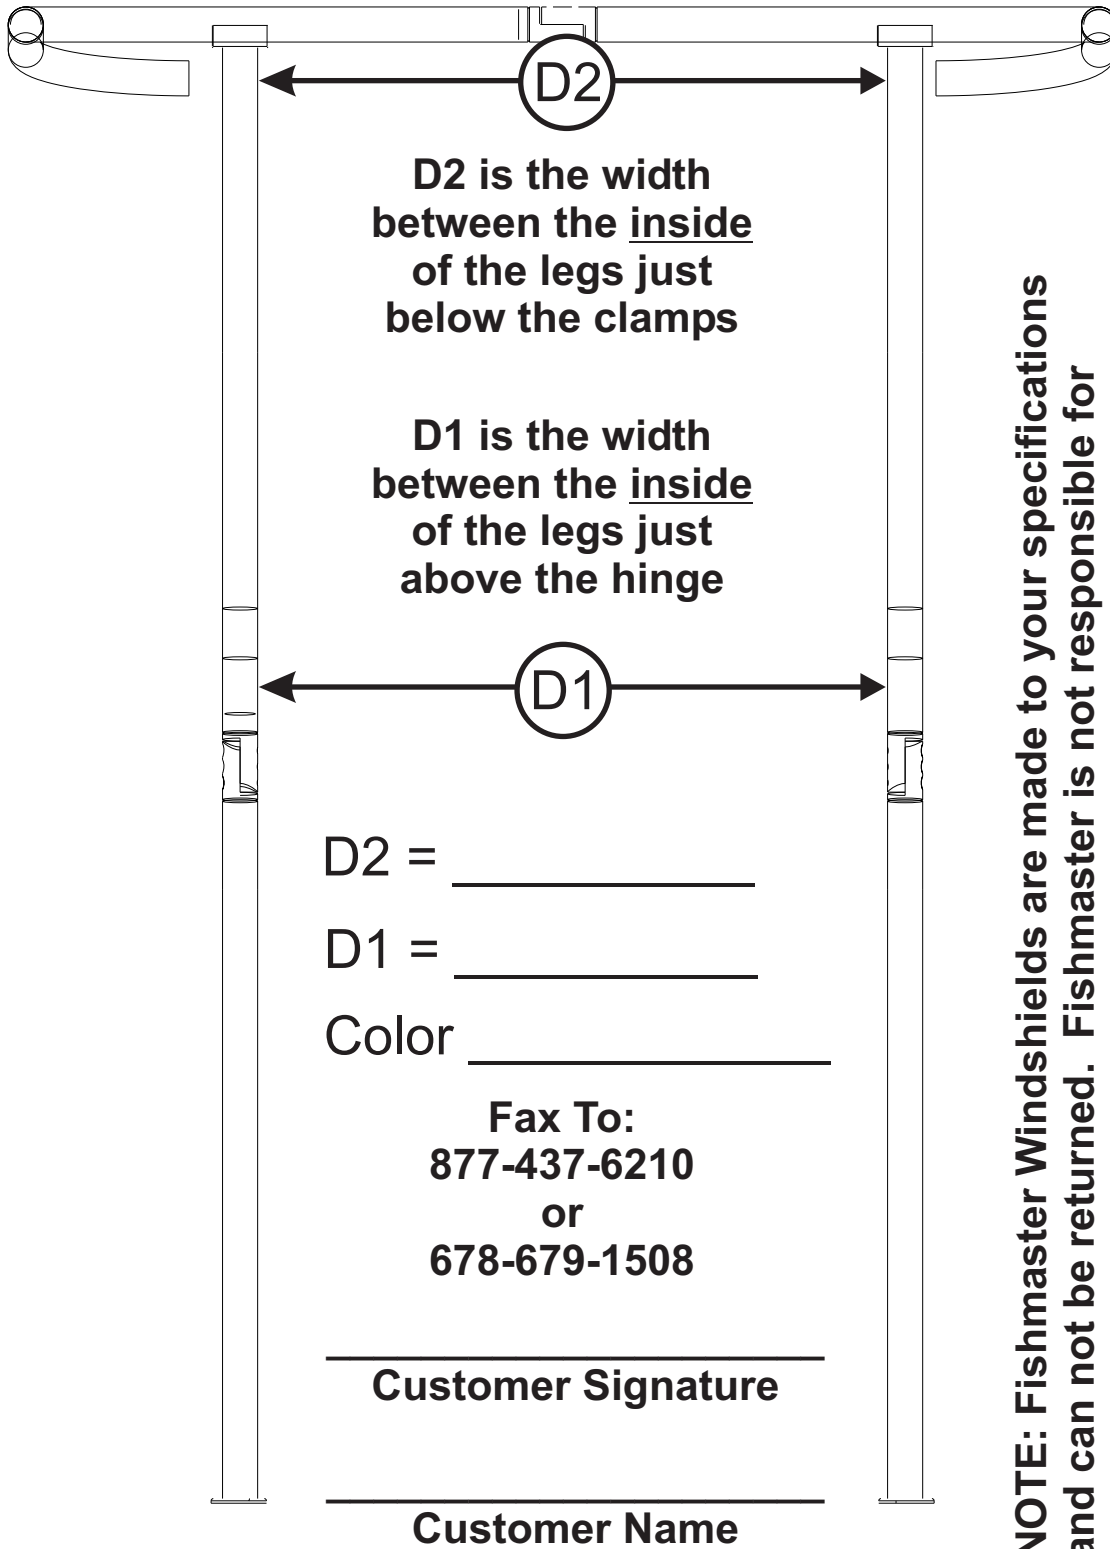

Available Colors
Jet Black
Cadet Grey
Sunflower Yellow
Pacific Blue
Forest Green
Burgundy
Captain Navy
Turquoise
Jockey Red

Windshield & Enclosure Measurement Instructions

NOTE: Fishmaster Windshields are made to your specifications and can not be returned. Fishmaster is not responsible for incorrect measurements provided to us. Please enter your dimensions, sign this sheet and fax this form to us at the numbers provided or e-mail us your dimensions. Normally D1 and D2 will be the same dimensions but do to installation and boat variations these can vary slightly. The smaller dimension will be used to produce your windshield.